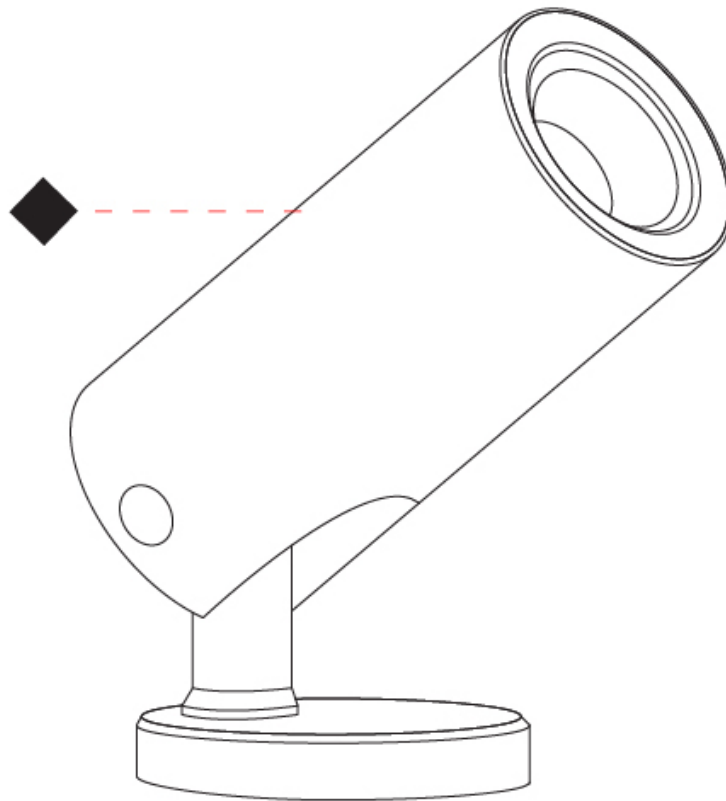

DIVERSI 40 SURFACE

E12F0002-

PROJECT _____

TYPE _____

SPECIFIER _____

QUANTITY _____

DATE _____

E