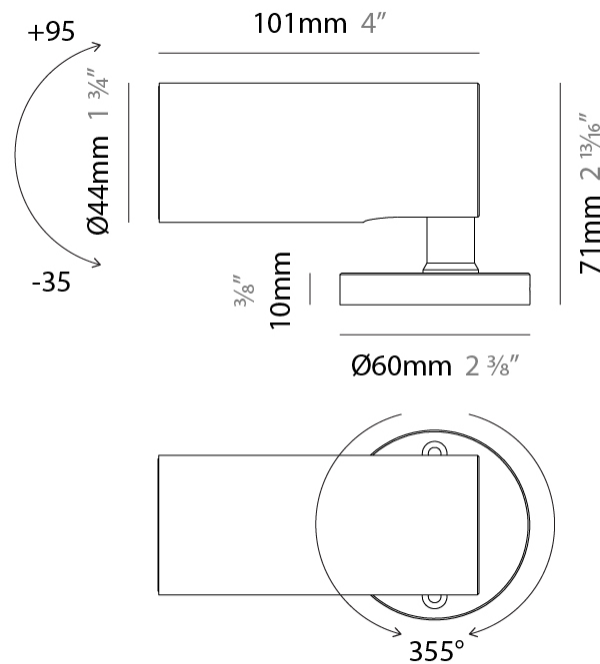

GENERAL

Series: Diversi
Subseries: Diversi 40
Partner: Zaneen
Division: Exterior
Installation: Surface
Product Type: Flood
Mounting Location: Above Ground
Light Distribution: Adjustable

PHYSICAL

Shape: Cylinder
Diameter (mm): 44
Diameter (in): 1 3/4
Height (mm): 101
Height (in): 4
Weight (kg): 0.27
Weight (lbs): 0.59
Installation Requirement: Surface mounted / Spike / Tree strap
Diffuser: Extra clear tempered / Frosted glass 3mm
Fixture Finish: ANA / ANB / ASB / PSB
Fixture Material: Anodized Aluminum 6026 / Machined Aged Brass
Cable Details: 350mm NS20N PCP 2x0.5 mm2

ELECTRICAL

Lamp Type: LED
Total Output Wattage (W): 2.6
Dimming: Non-Dimming / 0-10V / DALI
Driver Included: No
Driver Location: Remote
Driver Type: Constant Voltage - Universal
Driver Class: Class 2
Input Voltage (V): 120 - 277
Output Voltage (V): 24

LED

Number of LEDs: 1
Color Temperature (°K): 2200 / 2700 / 3000 / 4000
Nominal Lumen (lm): 110 / 160 / 210 / 270
CRI: >90 CRI
Lamp Life (hrs): 100000

OPTICAL

Optic°: 10 / 23 / 43 / 10x40 / 40x10
Beam Angle: Narrow / Medium / Wide / Elliptical
Adjustability: Rotational 355°

RATINGS AND CERTIFICATIONS

Certified By: Certified for North American Standards
IP rating: IP66
IK Rating: IK07