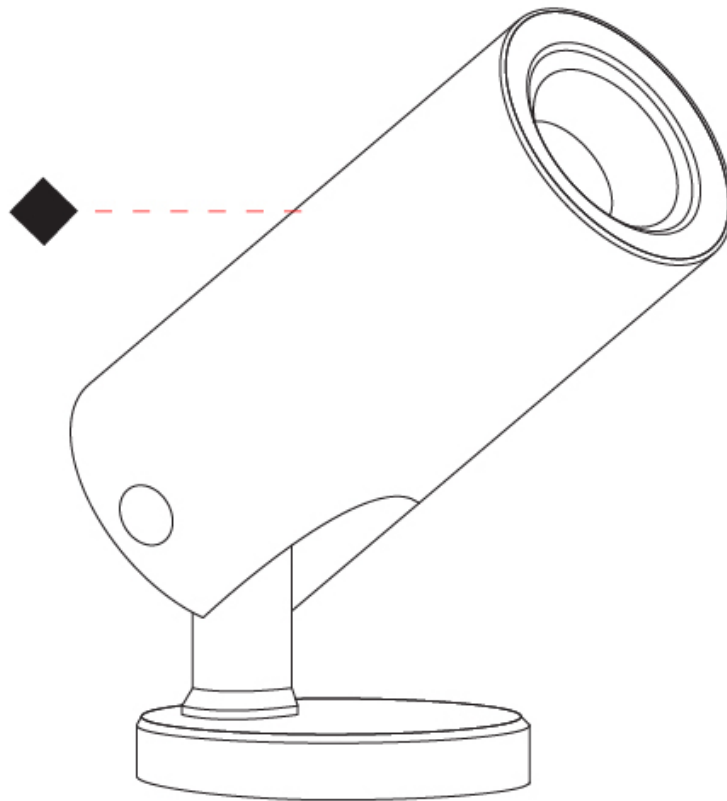

DIVERSI 40 SURFACE

E12F0003-

PROJECT

TYPE

SPECIFIER

QUANTITY

DATE

E