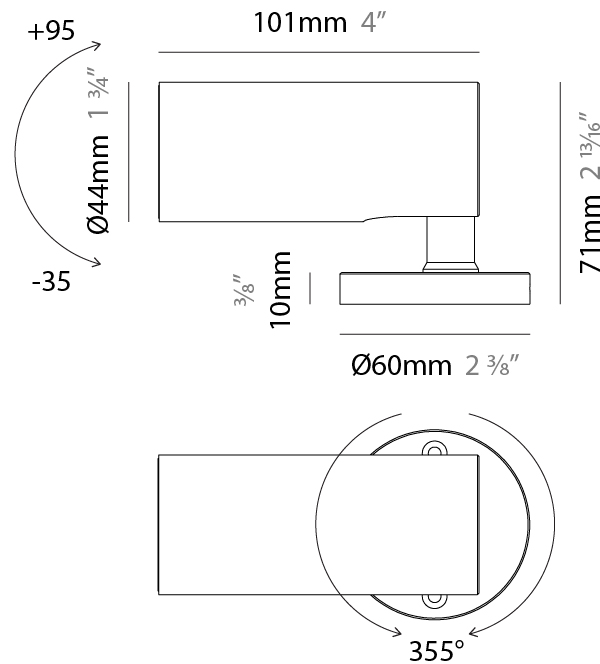

GENERAL

Series: Diversi
Subseries: Diversi 40
Partner: Zaneen
Division: Exterior
Installation: Surface
Product Type: Flood
Mounting Location: Above Ground
Light Distribution: Adjustable

PHYSICAL

Shape: Cylinder
Diameter (mm): 44
Diameter (in): 1 3/4
Height (mm): 101
Height (in): 4
Weight (kg): 0.27
Weight (lbs): 0.59
Installation Requirement: Surface mounted / Spike / Tree strap
Diffuser: Extra clear tempered / Frosted glass 3mm
Fixture Finish: ANA / ANB / ASB / PSB
Fixture Material: Anodized Aluminum 6026 / Machined Aged Brass
Cable Details: 350mm NS20N PCP 2x0.5 mm2

ELECTRICAL

Lamp Type: LED
Total Output Wattage (W): 3.6
Dimming: Non-Dimming / 0-10V / DALI
Driver Included: No
Driver Location: Remote
Driver Type: Constant Voltage - Universal
Driver Class: Class 2
Input Voltage (V): 120 - 277
Output Voltage (V): 24

LED

Number of LEDs: 1
Color Temperature (°K): 2200 / 2700 / 3000 / 4000
Nominal Lumen (lm): 173 / 233 / 283 / 343
CRI: >90 CRI
Lamp Life (hrs): 100000

OPTICAL

Optic°: 10 / 23 / 43 / 10x40 / 40x10
Beam Angle: Narrow / Medium / Wide / Elliptical
Adjustability: Rotational 355°

RATINGS AND CERTIFICATIONS

Certified By: Certified for North American Standards
IP rating: IP66
IK Rating: IK07